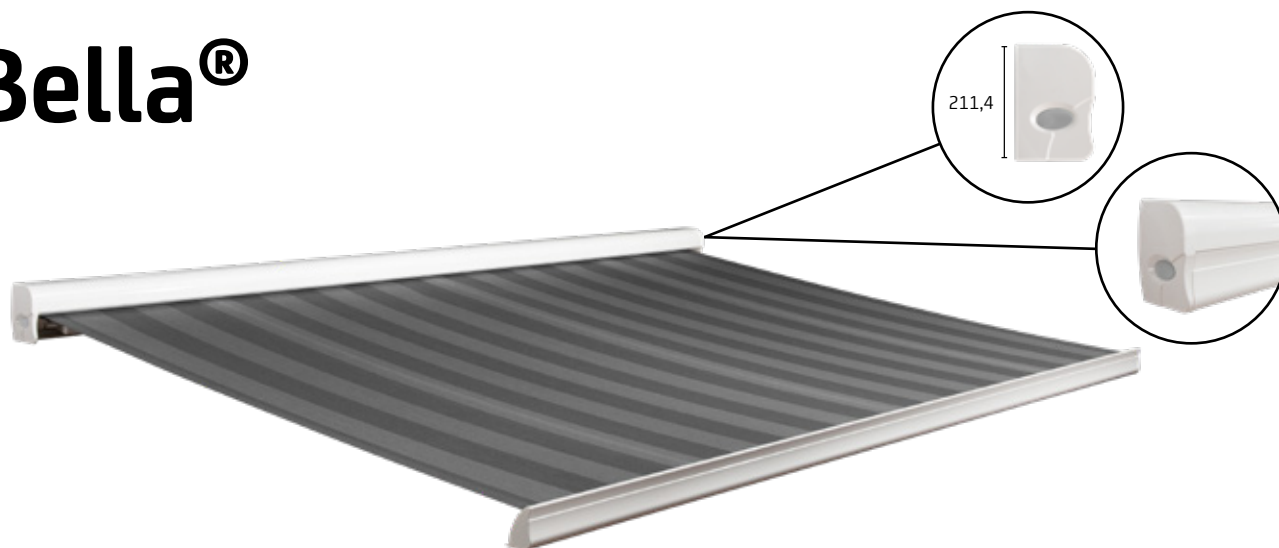

Bella[®]

Terrace awning

Your sun protection system dealer:

Bella®

The Bella, its just as appealing as its name suggests. This Italian beauty is especially intended for the connoisseur in the field of facade design. The stylish designed cassette makes it highly attractive, both when open and closed. The Bella terrace awning offers the ultimate combination of design and quality.

Characteristics

- Fabric fully protected in cassette
- Wall-mounting concealed behind the awning
- Special compact design
- Available with or without valance
- Available with manual or electrical control system

Colours

Dimensions

	Width	Projection
Bella	6500 mm	2500 mm
Bella	6250 mm	3000 mm

Mounting

Wall mounted
Reinforced mounting

Certifications