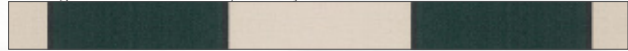

T255 green/cream Fantasy Meierij